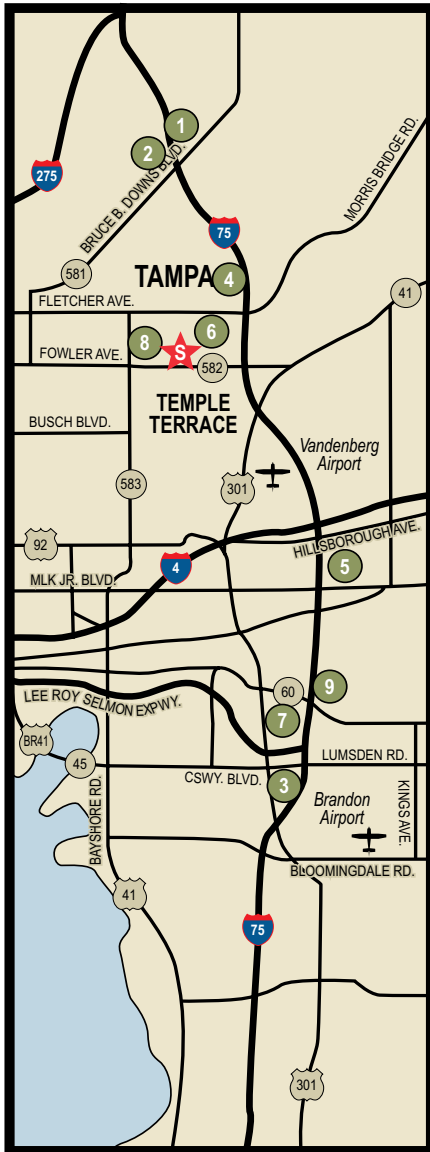

**RIVERSIDE**  
AT TELECOM PARK

**East Tampa Major Corporations and Amenities**

**★ RIVERSIDE AT TELECOM PARK**

- 1 Depository Trust & Clearing Corporation  
176,014 sf  
MetLife, Inc.  
324,993 sf  
Syniverse Technologies  
198,750 sf  
T-Mobile USA, Inc.  
122,081 sf

---

- 2 USAA  
522,767 sf

---

- 3 Progressive Casualty Insurance  
229,443 sf

---

- 4 Medco Health Solutions, Inc.  
278,274 sf

---

- 5 J.P. Morgan Chase & Co.  
645,075 sf

---

- 6 Verizon, Inc.  
645,075 sf

---

- 7 MacDill Federal Credit Union  
140,000 sf

---

- 8 LifeLink Foundation, Inc.  
125,000 sf

---

- 9 Household Finance Corporation  
120,543 sf